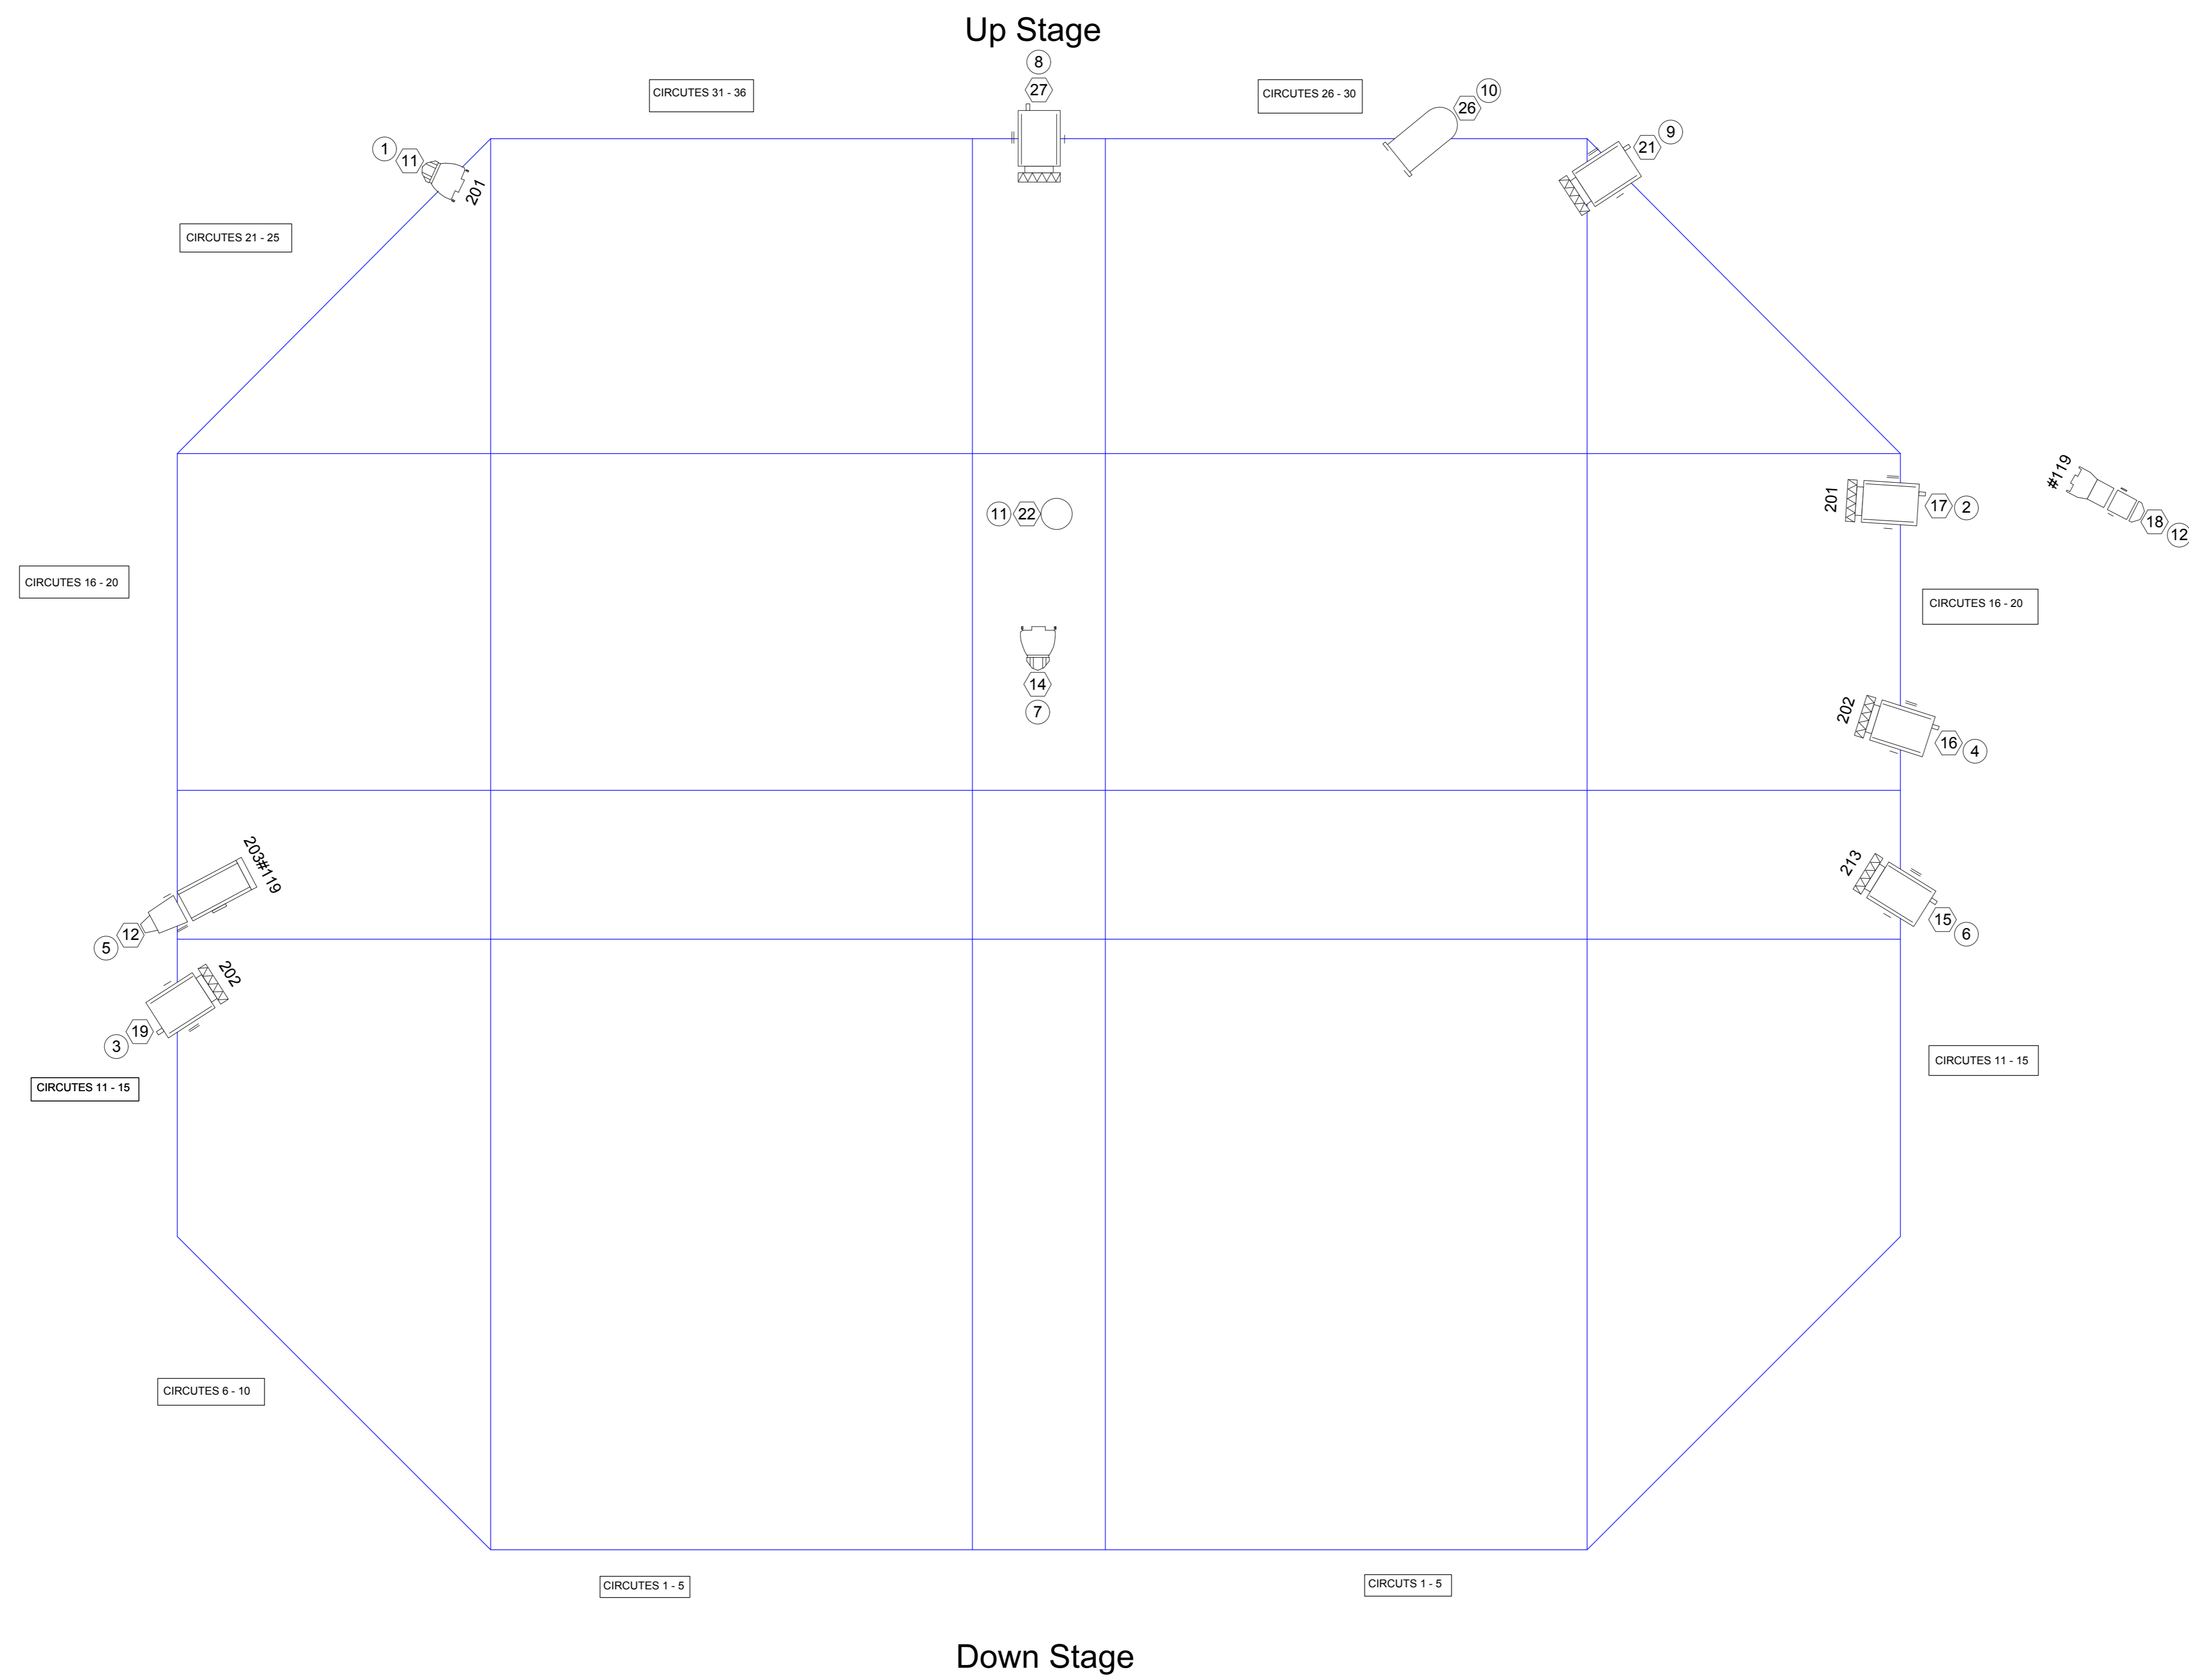

Instruments		Num In Inventory	Used	Remaining
	RJ 1.2k Fresnel	0	6	-6
	Par 64	0	1	-1
	Paranel	0	2	-2
	Source 4 15/32	0	1	-1
	table lamp	0	1	-1
	Source 4 Jr	0	1	-1

Legend	
	Color
	Unit Number
	Dimmer
	Channel

macrobert
 Playhouse
 Lighting Grid
 University of Stirling