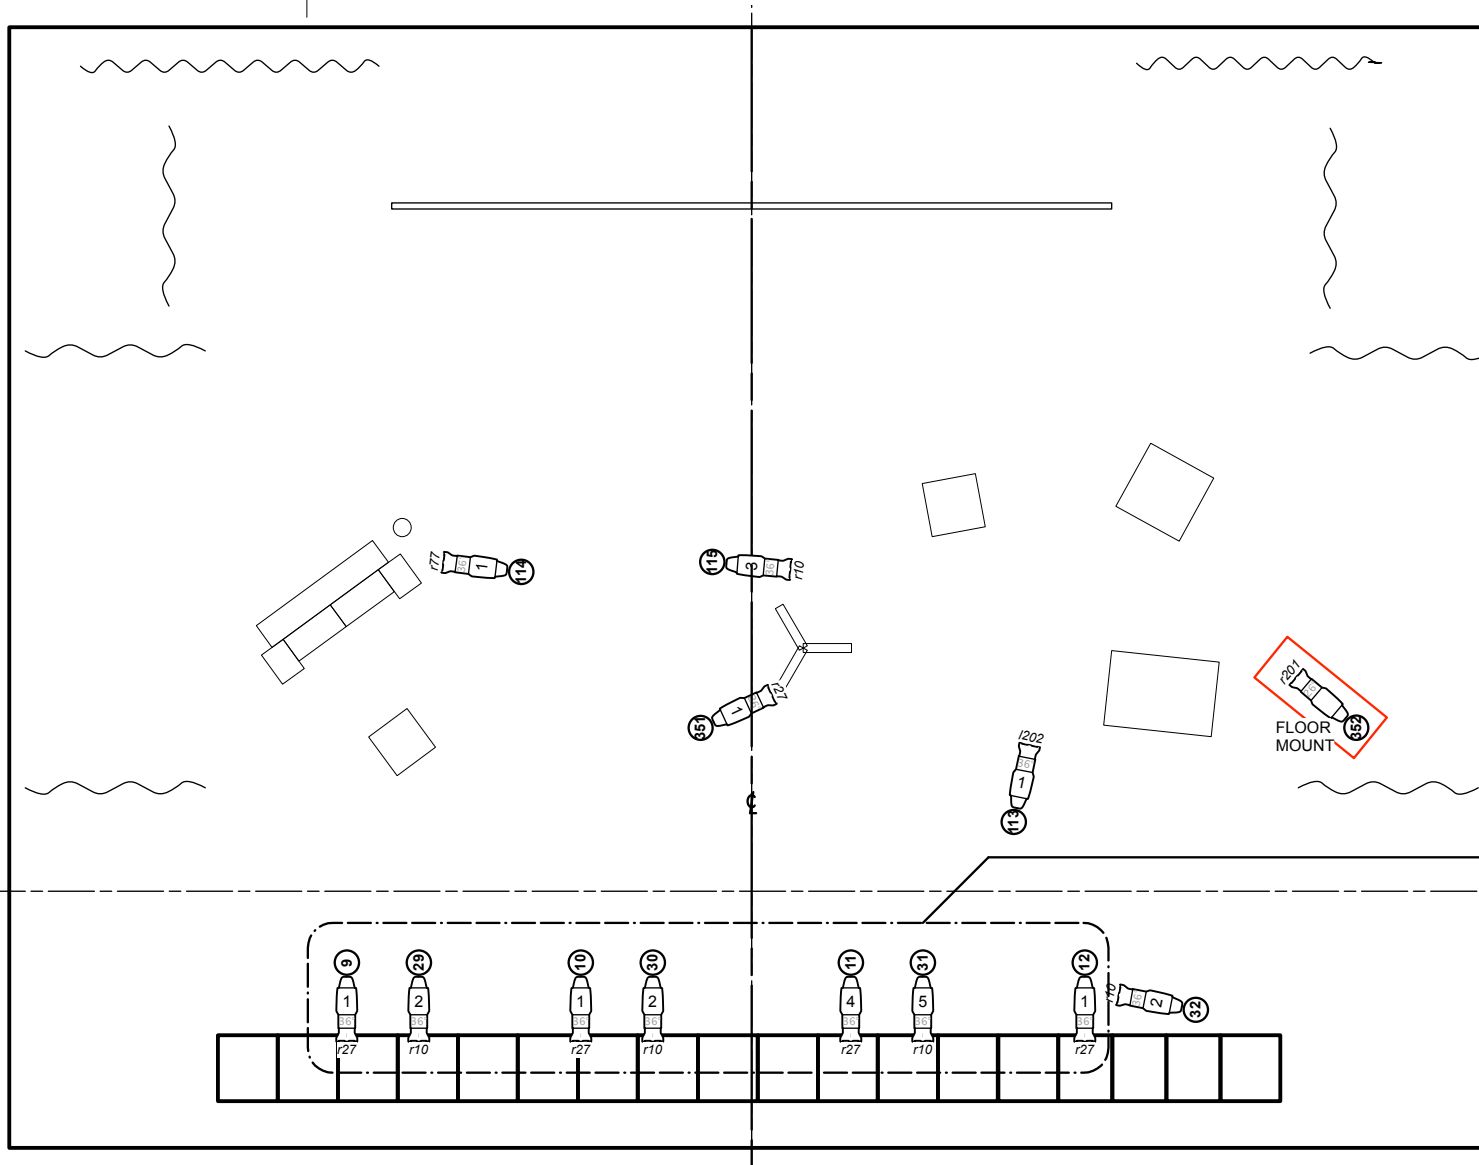

SHOW: **SHADOW PLAY** VECTORWORKS EDUCATIONAL VERSION

SHEET NUMBER: **Gen-01**

DRAWING TITLE: **General Stage Plot**

SCALE: 3/16" = 1'-0" DATE: 2017.05.11

SHOW: **SHADOW PLAY** VECTORWORKS EDUCATIONAL VERSION

SHEET NUMBER: **Gen-02**

DRAWING TITLE: General Specials LX Plot

SCALE: 3/16" = 1'-0" DATE: 2017.05.11

INSTRUMENTS FOCUSED
IN HOUSE; FEWER IS
POSSIBLE, OR SEPARATE
HOUSE CONTROL IN
MULTIPLE SECTIONS OK

SHOW: **SHADOW PLAY** VECTORWORKS EDUCATIONAL VERSION

SHEET NUMBER: **Gen-03**

DRAWING TITLE: **General Projection Plot**

SCALE: 3/16" = 1'-0" DATE: 2017.05.11