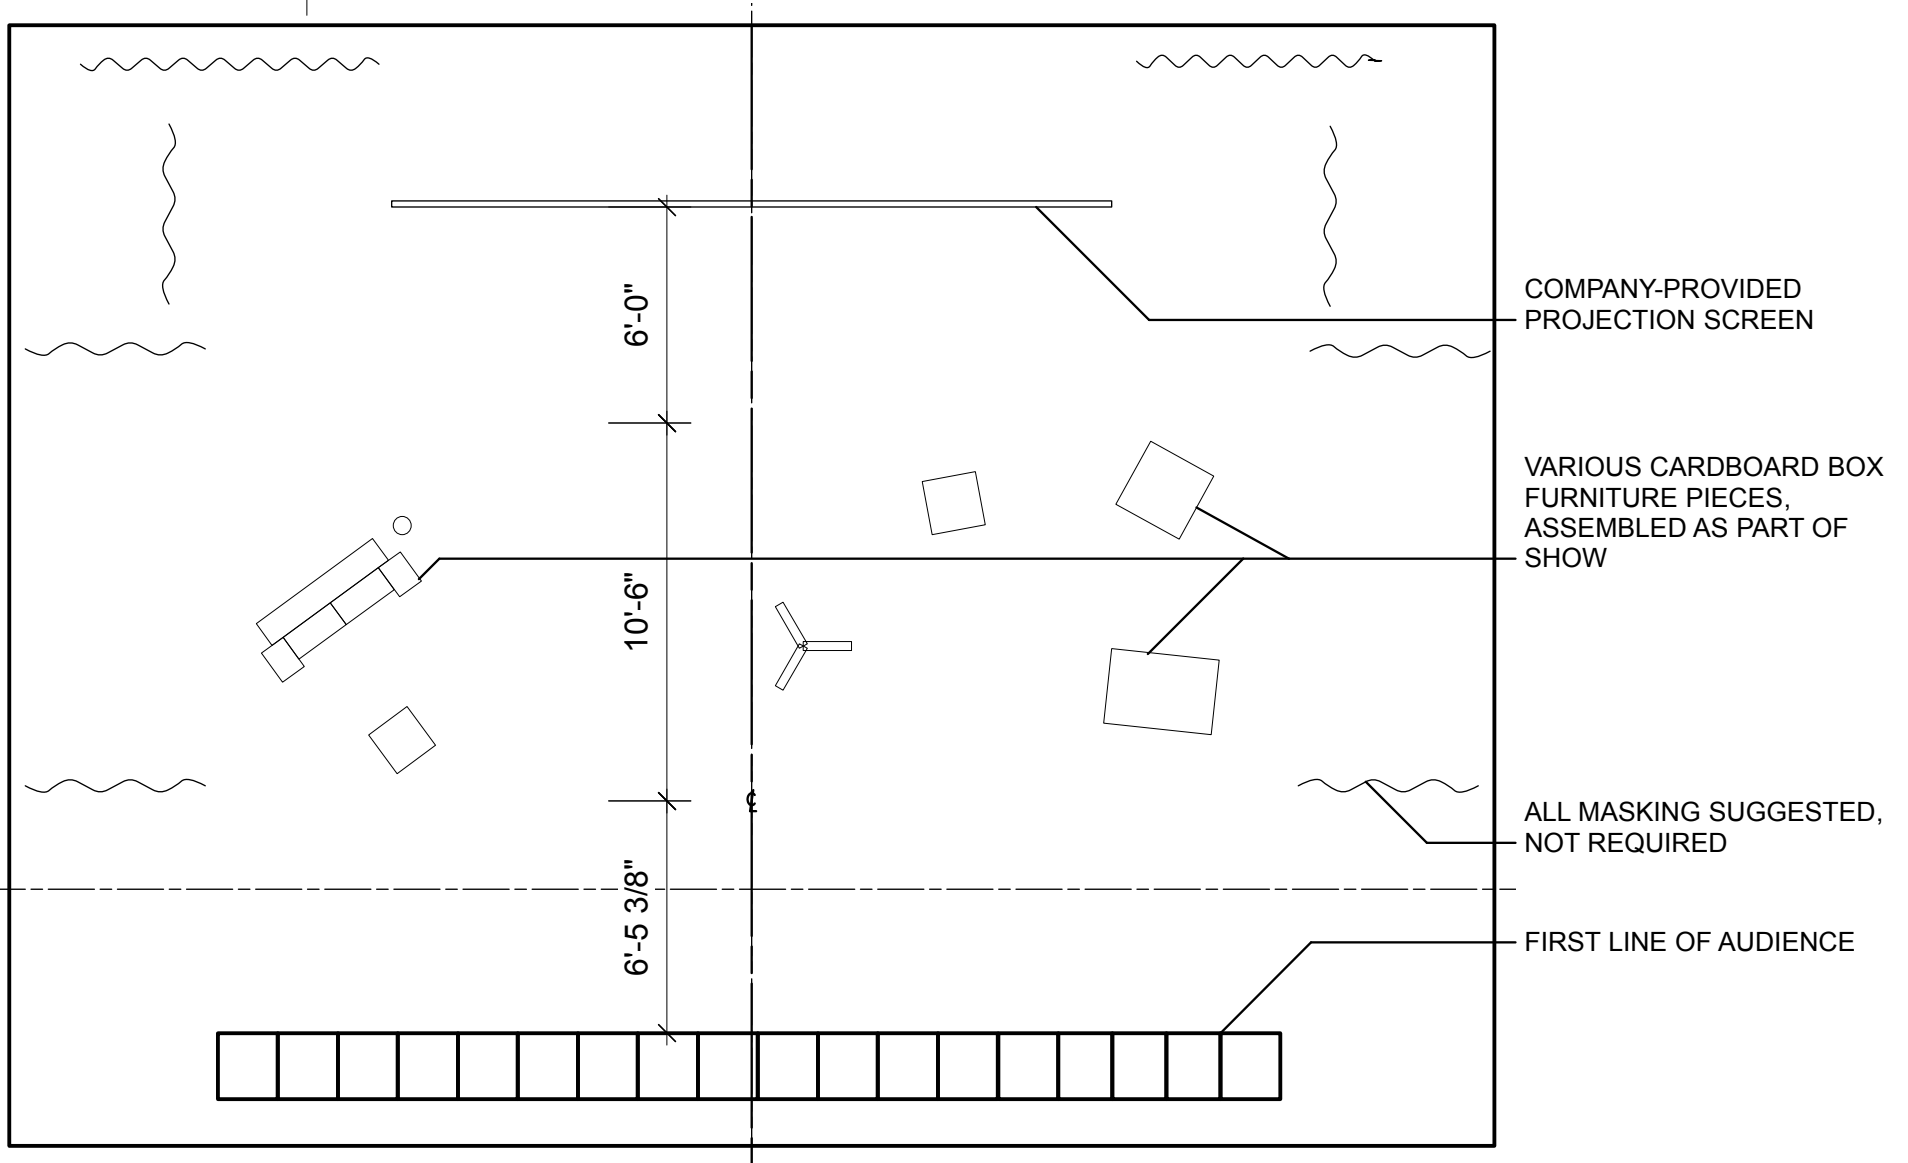

SHOW: **SHADOW PLAY** VECTORWORKS EDUCATIONAL VERSION

SHEET NUMBER: **Gen-01**

DRAWING TITLE: **General Stage Plot**

SCALE: 3/16" = 1'-0" DATE: 2017.05.11

SHOW: **SHADOW PLAY** VECTORWORKS EDUCATIONAL VERSION

SHEET NUMBER: **Gen-02**

DRAWING TITLE: General Specials LX Plot

SCALE: 3/16" = 1'-0" DATE: 2017.05.11

INSTRUMENTS FOCUSED
IN HOUSE; FEWER IS
POSSIBLE, OR SEPARATE
HOUSE CONTROL IN
MULTIPLE SECTIONS OK

SHOW: **SHADOW PLAY** VECTORWORKS EDUCATIONAL VERSION

SHEET NUMBER: **Gen-03**

DRAWING TITLE: **General Projection Plot**

SCALE: 3/16" = 1'-0" DATE: 2017.05.11